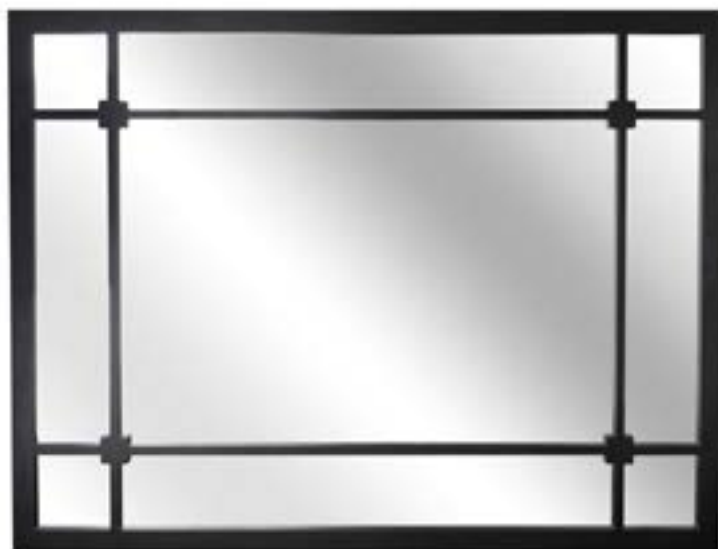

JUSTIN VAN BREDA
LONDON

The Evan Vanity Mirror design reflects the detailing of the vanity that is its partner in the collection.

Shown here is dark grey oak.

Our wood, metal and detailing can be customized and made to order.

EVAN VANITY MIRROR

POWDER: JVB700L
STANDARD: JVB702L
MASTER: JVB703L

EUROPEAN STANDARD DIMENSIONS:

POWDER: W800 H1200
STANDARD: W1200 H1200
MASTER: W1600 H1200

U.S. STANDARD DIMENSIONS:

POWDER: W31¼ H47¼"
STANDARD: W47¼ H47¼"
MASTER: W62¾ H47¼"