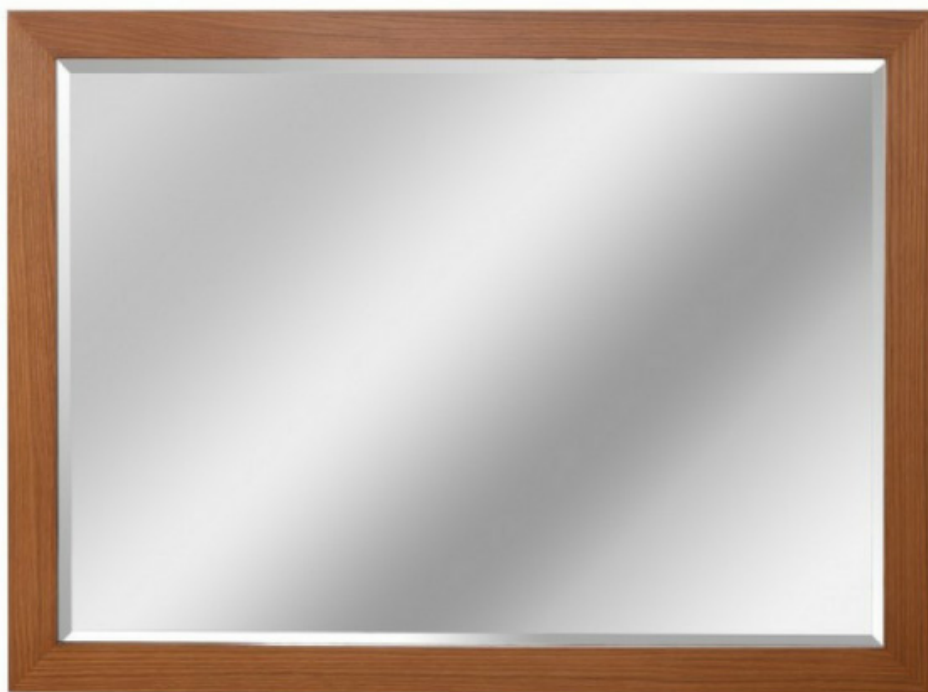

JUSTIN VAN BREDA
LONDON

The Isabel Mirror is designed to coordinate with the Isabel Vanity.

Shown here in classic oak finish.

Our wood, metal and detailing can be customized and made to order.

ISABEL VANITY MIRROR

POWDER: JVB708L

STANDARD: JVB707L

MASTER: JVB709L

EUROPEAN STANDARD DIMENSIONS:

POWDER: W800 H850

STANDARD: W1200 H850

MASTER: W1600 H850

U.S. STANDARD DIMENSIONS:

POWDER: W31½ H37"

STANDARD: W47¼ H37"

MASTER: W62¾ H37"