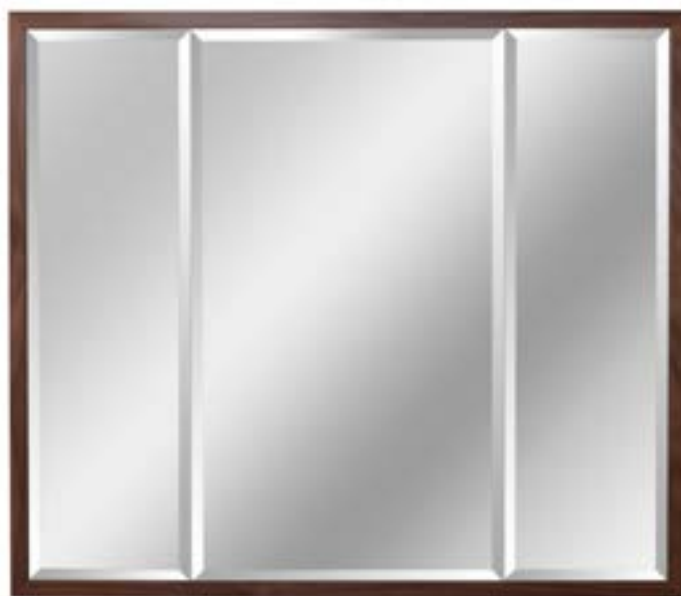

JUSTIN VAN BREDA
LONDON

The Daniel Vanity Mirror featured in walnut and has beveled mirrored panels.

The Daniel Vanity is part of The Vanities Collection, both aesthetic features reflect the detail of other pieces in the collection.

Also available in a choice of contemporary colour finishes.
Our wood, metal and detailing can be customized and made to order.

DANIEL VANITY MIRROR

POWDER: JVB731L
STANDARD: JVB730L
MASTER: JVB732L

EUROPEAN STANDARD DIMENSIONS:

POWDER: W800 H1000
STANDARD: W1200 H1000
MASTER: W1600 H1000

U.S. STANDARD DIMENSIONS:

POWDER: W31¼ H39¼"
STANDARD: W47¼ H39¼"
MASTER: W62¾ H39¼"