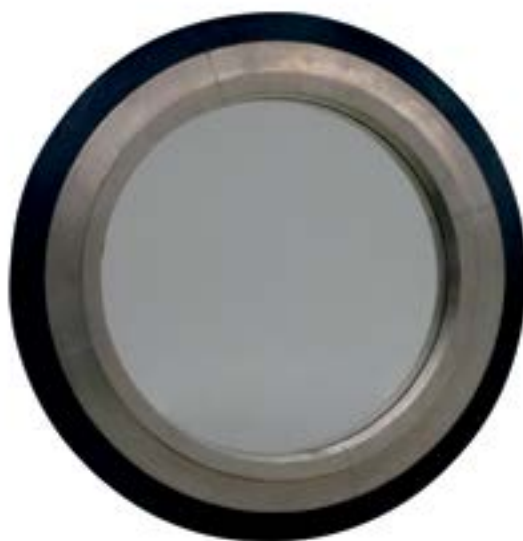

JUSTIN VAN BREDA
LONDON

Circular mirror decorated and wrapped with gilded detail.

Shown in modern dark mahogany and silver leaf.

Also available in a choice of contemporary colour finishes.
Our wood, metal and detailing can be customized and made to order.

CHALFORD CIRCULAR MIRROR
JVBC525W

EUROPEAN STANDARD DIMENSIONS:
Ø600

U.S. STANDARD DIMENSIONS:
Ø23½"